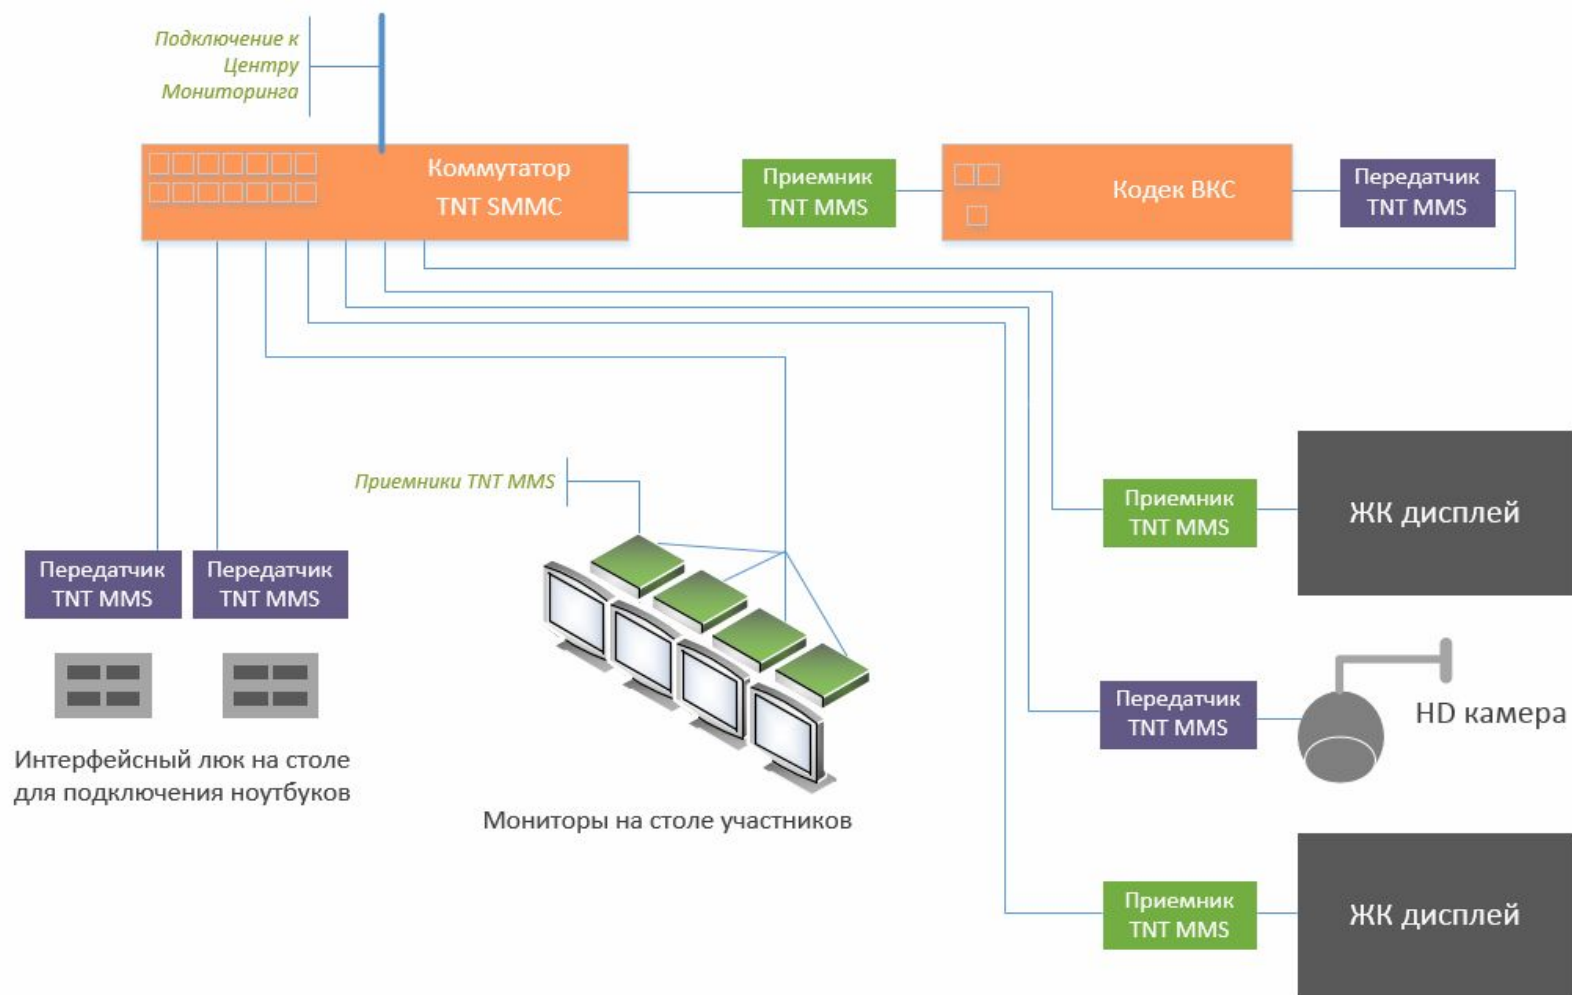

- 
- SMM 16
- SMM 16- (

KVM- (K-keyboard, V-video, M-mouse) KVM ATEN.

MMS TNT,

ATEN

: [WWW.ATEN.RU](http://WWW.ATEN.RU)

MasterRack

MasterRack

: [WWW.MASTERRACK.RU](http://WWW.MASTERRACK.RU)

- ( )
- (
- )
- - -
- 
- 

HD SMM

SMM

IT.